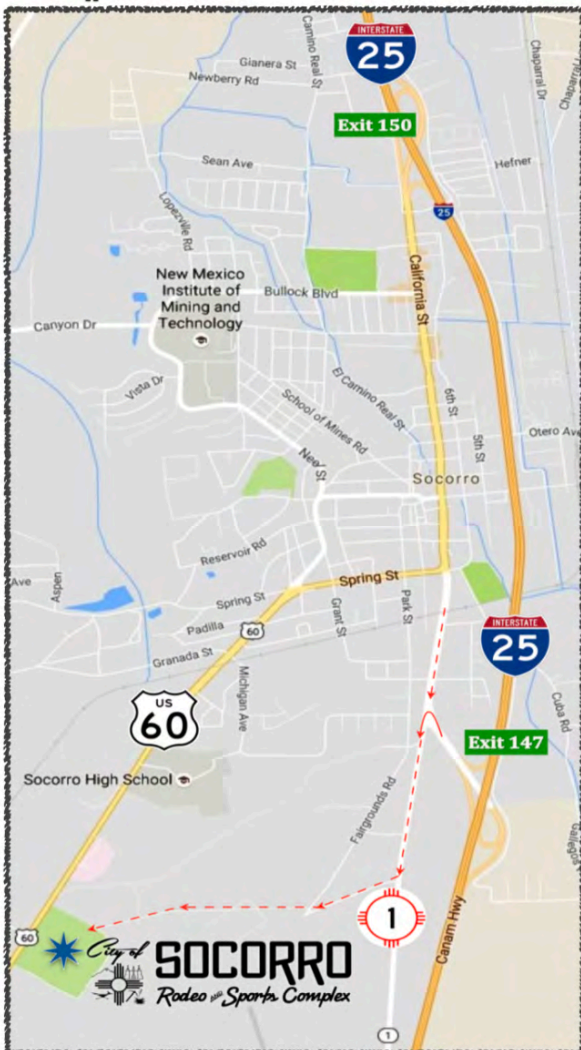

SOCORRO

Rodeo AND Sports Complex

COMPLEX AMENITIES

- ◆ COVERED & OUTDOOR ARENAS, SPORTS FIELDS
- ◆ 135x280 COVERED RODEO ARENA WITH Priefert ROPING & BUCKING CHUTES
- ◆ OUTDOOR 130x250 ARENA WITH Priefert ROPING CHUTES
- ◆ 4 REGULATION SIZED SOCCER FIELDS (1 IS LIGHTED)
- ◆ RV PARK (50 SPACES: 50 OR 30 AMP, FREE WiFi, SEWER, & WATER)
- ◆ 98 HORSE STALLS
- ◆ 5K CROSS COUNTRY TRACK
- ◆ 3/4 MILE WALKING PATH
- ◆ ELECTRICAL CAPACITY TO SUIT AMPLIFIED EVENTS
- ◆ HANDICAP ACCESSIBLE FACILITY
- ◆ FULL CONCESSIONS AND BAR
- ◆ ANNOUNCER'S BOOTH
- ◆ EVENT OFFICES
- ◆ LIGHTED PARKING
- ◆ CONVENTION CENTER COMING SOON!

City of SOCORRO Rodeo AND Sports Complex

RV PARK

\$25 per day

- 30 or 50 amp

- Water
- Sewer
- Free Wi-Fi

STALLS

- 98 Covered Stalls - \$15 per night
- More stalls coming soon!

For Stall & RV Park rental, go online @: