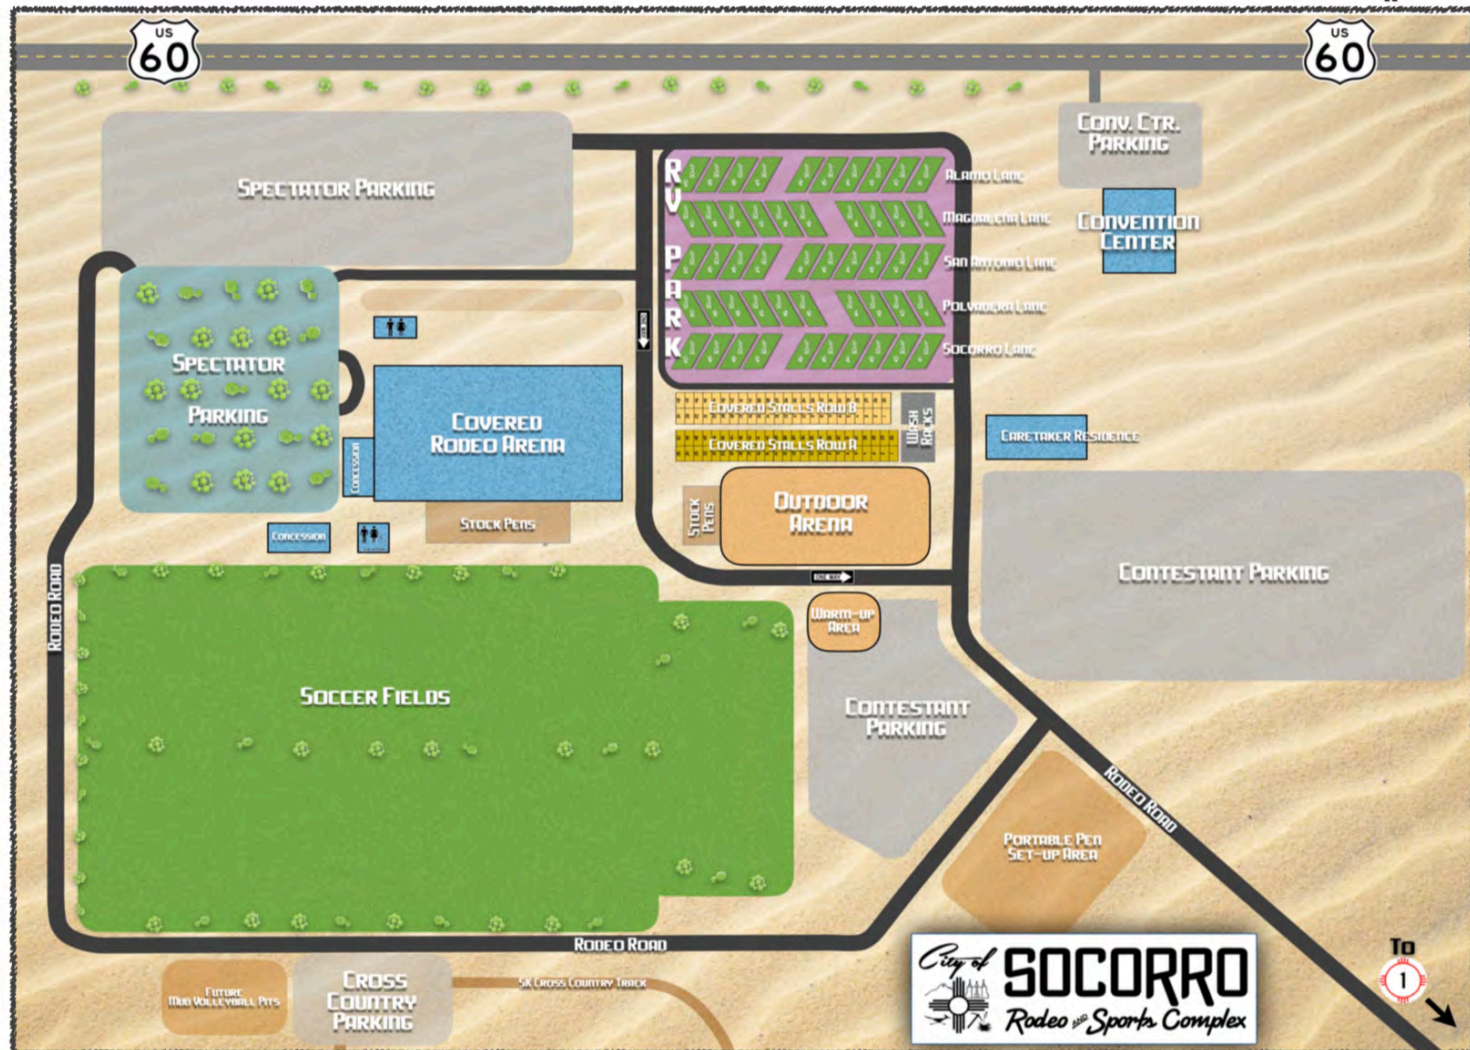

SOCORRO

Rodeo AND Sports Complex

COMPLEX AMENITIES

- ◆ COVERED & OUTDOOR ARENAS, SPORTS FIELDS
- ◆ 135x280 COVERED RODEO ARENA WITH Priefert ROPING & BUCKING CHUTES
- ◆ OUTDOOR 130x250 ARENA WITH Priefert ROPING CHUTES
- ◆ 4 REGULATION SIZED SOCCER FIELDS (1 IS LIGHTED)
- ◆ RV PARK (50 SPACES: 50 OR 30 AMP, FREE WiFi, SEWER, & WATER)
- ◆ 98 HORSE STALLS
- ◆ 5K CROSS COUNTRY TRACK
- ◆ 3/4 MILE WALKING PATH
- ◆ ELECTRICAL CAPACITY TO SUIT AMPLIFIED EVENTS
- ◆ HANDICAP ACCESSIBLE FACILITY
- ◆ FULL CONCESSIONS AND BAR
- ◆ ANNOUNCER'S BOOTH
- ◆ EVENT OFFICES
- ◆ LIGHTED PARKING
- ◆ CONVENTION CENTER COMING SOON!

City of SOCORRO Rodeo AND Sports Complex

RV PARK

\$25 per day

- 30 or 50 amp

- Water
- Sewer
- Free Wi-Fi

STALLS

- 98 Covered Stalls - \$15 per night
- More stalls coming soon!

For Stall & RV Park rental, go online @:

jdbrown@socorronm.gov

COMPLEX AMENITIES

- COVERED ARENA (135'x280') & OUTDOOR ARENA (130'x250')
- 4 REGULATION SIZED SOCCER FIELDS (1 IS LIGHTED)
- BLEACHER SEATING FOR 800
- BOX SEATING FOR 200
- ARENA FLOOR- 37,000 SQ FT FOR STAGE & FLOOR SEATING
- RV PARK (50 SPACES: 50 OR 30 AMP, FREE WIFI, SEWER, & WATER)
- 98 HORSE STALLS
- 5K CROSS COUNTRY TRACK
- 3/4 MILE WALKING PATH
- ELECTRICAL CAPACITY TO SUIT AMPLIFIED EVENTS
- HANDICAP ACCESSIBLE FACILITY
- RESTROOMS
- CONCESSIONS & BAR SERVICES AVAILABLE
- ANNOUNCER'S BOOTH
- EVENT OFFICES
- LIGHTED PARKING

EXCITING EVENTS HELD YEAR ROUND

- PRCA PRO RODEO
- WORLD SERIES OF TEAM ROPING
- NMRA FINALS RODEO & MEMBERSHIP DRIVE RODEO
- CLINT BENJAMIN MEMORIAL TEAM ROPING
- COWBOY MOUNTED SHOOTING ASSOCIATION
- NM HIGH SCHOOL & JR HIGH RODEOS
- COLLEGE RODEO
- AYSO SOCCER
- SOCORRO HS SOCCER
- OPEN 4D BARREL RACES
- JACKPOT TEAM ROPINGS
- ...MANY MORE TO COME!